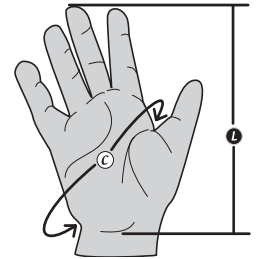

Women's L, XLS garments

GLOVE SIZING

(heavy, medium and lightweight gloves)

Hand Circumference

Use a soft measuring tape around the dominant hand as shown in diagram below.

Hand Length

Measure dominant hand from wrist crease to tip of middle finger as shown in diagram below.

GLOVE SIZE CHART

Glove Size	Hand Circumference	Hand Length
XS	7"	6 1/2"
S	8"	7"
M	9"	7 1/2"
L	10"	7 3/4"
XL	11"	8"
XXL	12"	8 1/2"

MATERIALS and CARE

ZIPPER INFORMATION and CARE

Kokatat's Swift Entry and Meridian dry suits, SuperNova and Kid's SuperNova paddling suits are supplied with our lightweight 4TZ metal tooth watersports zipper. This zipper is effectively waterproof for surface watersports.